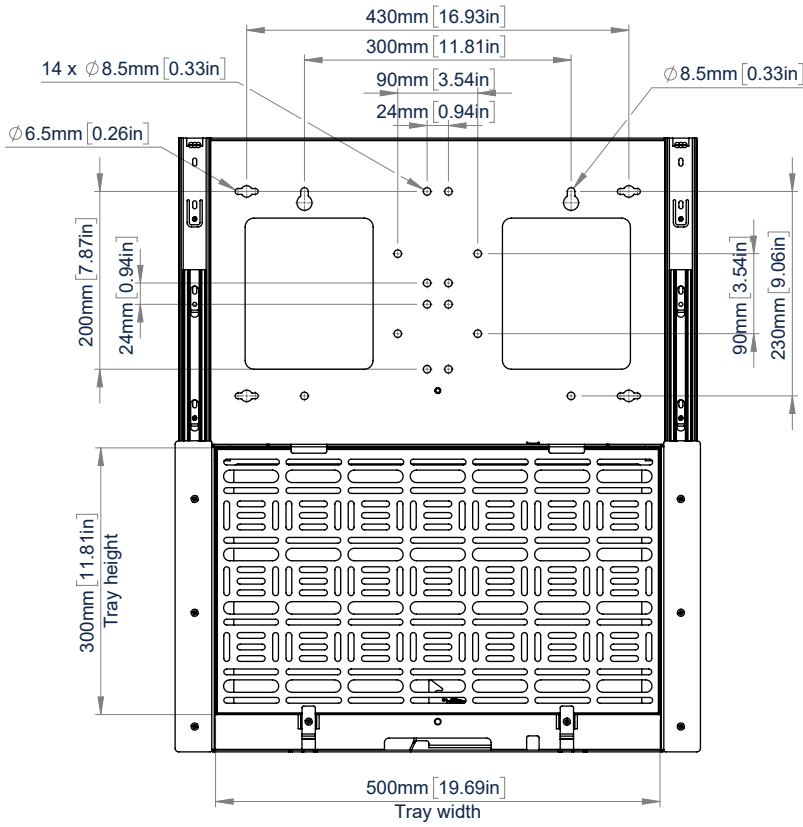

FRONT - OPEN