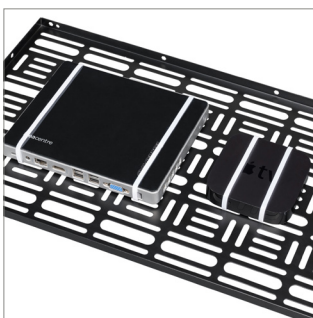

STORES
 AV EQUIPMENT
 BEHIND A WALL
 MOUNTED
 SCREEN

BT7888

WALL MOUNTED SLIDE-OUT AV STORAGE TRAY

The BT7888 is the ideal solution for discreetly fixing AV equipment, such as power supplies, media players and video conferencing equipment behind a screen. The storage tray can be wall mounted by the side or below the screen mount and positioned in either a portrait or horizontal orientation. AV accessories are easily fitted to the retractable, quick-release storage tray using the supplied cable ties, which can also be used for cable management.

SPECIFICATION

Max load	10kg
Max AV equipment size	450 x 250 x 50mm
Bracket dimensions	590 x 350 x 35mm
Depth from wall	35mm

FEATURES

- Wall mount designed for storing AV equipment behind a screen
- Suitable for a variety of different sized AV devices
- Low profile design
- Works in conjunction with a range of B-Tech flat screen wall mounts
- Mounts to the side or below a flat screen wall mount
- Suitable for a landscape or portrait installation
- Tray can be mounted to slide out left, right or down which allows the tray to be easily accessed without screen removal
- Removable tray with quick release
- Features a handle for quick access and easy handling*
- Also mounts to System X BT8390 mounting rails, B-Tech columns or can be pole mounted using accessory collars
- Selection of cable ties supplied to secure AV equipment to tray and for cable management
- Keyhole wall mounting for an easy installation

*Optional: A padlock (not supplied) can be added to help prevent the removal of the tray from the wall mount

Suitable for a variety of different sized AV devices and media equipment

Tray can be mounted to slide out left, right or down allowing for access without screen removal