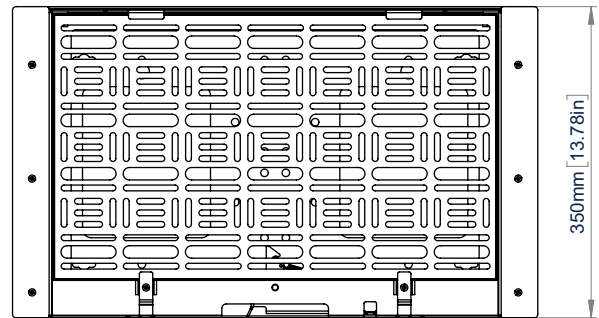

FRONT - CLOSED

PACKING INFORMATION

COLOUR:	ORDER REF:	EAN CODE:	MASTER CARTON QTY:	MASTER CARTON WEIGHT:	MASTER CARTON CUBE:
Black	BT7888/B	5019318307065	2	14kg	0.086cbm