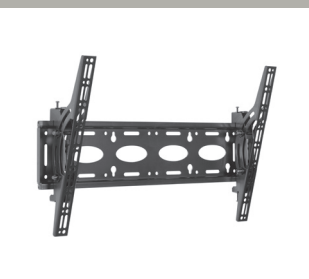

ACCESSORIES AND RELATED PRODUCTS

BT8432

Flat Screen Wall Mount with Tilt suitable for screens up to 80"