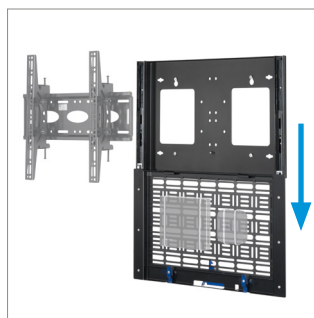

STORES
 AV EQUIPMENT
 BEHIND A WALL
 MOUNTED
 SCREEN

BT7888

WALL MOUNTED SLIDE-OUT AV STORAGE TRAY

The BT7888 is the ideal solution for discreetly fixing AV equipment, such as power supplies, media players and video conferencing equipment behind a screen. The storage tray can be wall mounted by the side or below the screen mount and positioned in either a portrait or horizontal orientation. AV accessories are easily fitted to the retractable, quick-release storage tray using the supplied cable ties, which can also be used for cable management.

SPECIFICATION

Max load	10kg
Max AV equipment size	450 x 250 x 50mm
Bracket dimensions	590 x 350 x 35mm
Depth from wall	35mm

FEATURES

- Wall mount designed for storing AV equipment behind a screen
- Suitable for a variety of different sized AV devices
- Low profile design
- Works in conjunction with a range of B-Tech flat screen wall mounts
- Mounts to the side or below a flat screen wall mount
- Suitable for a landscape or portrait installation
- Tray can be mounted to slide out left, right or down which allows the tray to be easily accessed without screen removal
- Removable tray with quick release
- Features a handle for quick access and easy handling*
- Also mounts to System X BT8390 mounting rails, B-Tech columns or can be pole mounted using accessory collars
- Selection of cable ties supplied to secure AV equipment to tray and for cable management
- Keyhole wall mounting for an easy installation

*Optional: A padlock (not supplied) can be added to help prevent the removal of the tray from the wall mount

Suitable for a variety of different sized AV devices and media equipment

Tray can be mounted to slide out left, right or down allowing for access without screen removal