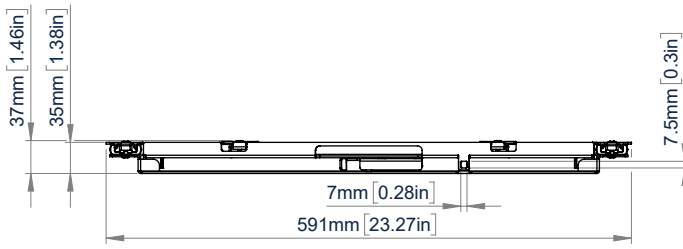

SIDE - OPEN

BOTTOM

PACKING INFORMATION

COLOUR:	ORDER REF:	EAN CODE:	MASTER CARTON QTY:	MASTER CARTON WEIGHT:	MASTER CARTON CUBE:
Black	BT7888/B	5019318307065	2	14kg	0.086cbm

ACCESSORIES AND RELATED PRODUCTS