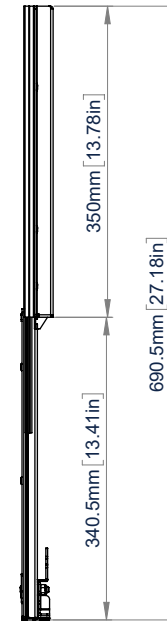

SIDE - OPEN

BOTTOM

PACKING INFORMATION

COLOUR:	ORDER REF:	EAN CODE:	MASTER CARTON QTY:	MASTER CARTON WEIGHT:	MASTER CARTON CUBE:
Black	BT7888/B	5019318307065	2	14kg	0.086cbm

ACCESSORIES AND RELATED PRODUCTS