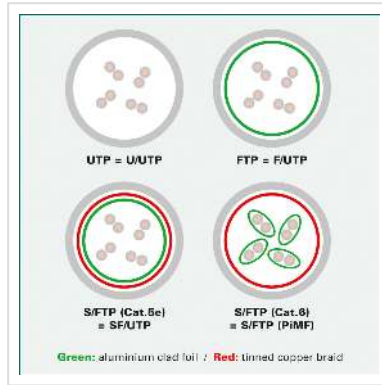

# ROLINE GREEN U/FTP DataCenter Patch Cord Cat.6A (Class EA), LSOH, slim, green, 0.3 m

**Product No.** 21.44.3331  
**Manufacturer** ROLINE GREEN  
**Manufacturer No.** 21.44.3331  
**EAN (single piece)** 7630049624498

**Category 6a twisted-pair patch cable with shielded RJ-45 connectors on both sides. Particularly thin and flexible cable with individual pairs of wires in aluminium-laminated foil for use in confined spaces, such as in data centres.**

- Durable thanks to moulded-on kink protection
- Suitable as patch cable in patch panels or as device connection cable and intended for use in the LAN
- Contact assignment: 1:1 according to EIA/TIA568, 8 cores
- Structure: 8 cores stranded wire, pairs shielded with alu-laminated foil

## Technical specifications

Manufacturer	ROLINE GREEN
Product group	Twisted Pair Cable
Product type	FTP Patch Cord
Colour	green

Length	0.3 m
Scope of delivery	Cable without plastic bag, only marked with a paper label
Shield type	FTP
Transfer quality	Cat6A / Class EA
Quantity of wires	8
Conductor type	Wire
Crossed	No
Slim cable	Yes
Colour (Spout)	green
Cable LSOH	Yes
Material (external cable mantle)	LSOH-TPE
Side 1 Connector Type	RJ-45
Side 1 Connector Gender	Male
Side 2 Connector Type	RJ-45
Side 2 Connector Gender	Male
Connector Type RJ45	Standard
Weight	11.1 g
Height of packaging (single piece)	20 mm
Width of packaging (single piece)	50 mm
Depth of packaging (single piece)	50 mm
Package weight (single piece)	0.01 kg