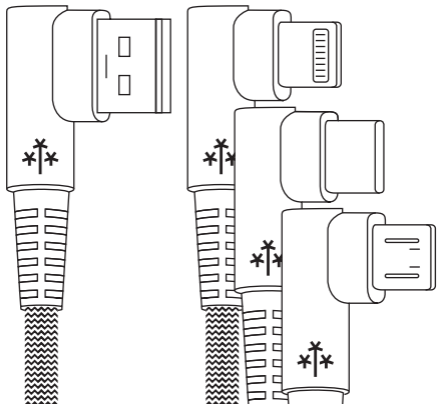

User Manual

MULTIPOINT CABLE

USB A – LIGHTNING, USB C, MICRO USB

Hune Hiedra

COD.: AT-ACC-CA-362

Thank you!

By choosing this product, you contribute to making things better for everyone. If you care as much as we do about making the world a better place, join us on our social networks: @hune.eu

Specs

Technical specifications:

Model:	AT-ACC-CA-362
Type:	Multiport
Length:	1.2 metres
Current:	USB C Micro USB Max. 3A Lightning Max. 2.4A
Function:	Charge

Usage:

Gently connect the USB A end of the cable to the charger or power source, then connect the corresponding end to the charging port of the device you wish to charge. Make sure the charger is plugged into an outlet with the appropriate amperage.

Producto

Especificaciones Técnicas:

Modelo:	AT-ACC-CA-362
Tipo:	Multipuerto
Longitud:	1.2 metros
Corriente:	USB C Micro USB Max. 3A Lightning Max. 2.4A
Función:	Carga

Uso:

Conecta suavemente el extremo USB A del cable al cargador o fuente de alimentación, luego conecta el extremo correspondiente al puerto de carga del dispositivo que deseas cargar. Asegúrate de que el cargador esté enchufado a un toma corriente con el amperaje adecuado.