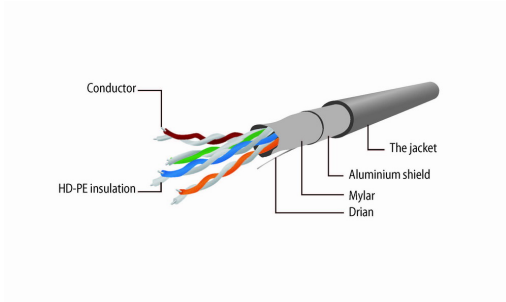

cable de FTP Cat5e , negro , 1 m

PP22-1M/BK

Características

- Papel de aluminio blindado de par trenzado cable de conexión

Especificaciones

Patch cord Enhanced category 5 FTP (shielded)
Length: according to the item
Structure: AWG 26 (7 x 0.15 mm wire), CCA
HDPE insulation of the wire: 0.85 mm
With LDPE filler: not used
With polyester tape
With aluminum foil
Drain hose: 7 x 0.12 mm CCA
PVC outer insulation: 5.0 mm
Color: according to the item
Operation up to 100 MHz