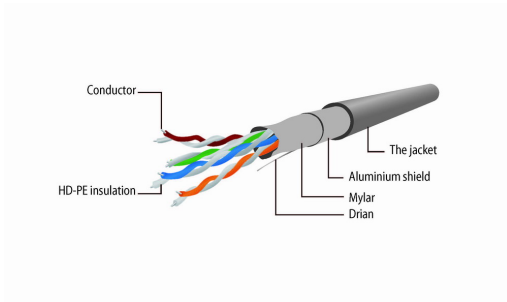

Cable de FTP Cat5e , amarillo , 1 m

PP22-1M/Y

Características

- Foil shielded twisted pair patch cord

Especificaciones

Patch cord Enhanced category 5 FTP (shielded)
Length: according to the item
Structure: AWG 26 (7 x 0.15 mm wire), CCA
HDPE insulation of the wire: 0.85 mm
With LDPE filler: not used
With polyester tape
With aluminum foil
Drain hose: 7 x 0.12 mm CCA
PVC outer insulation: 5.0 mm
Color: according to the item
Operation up to 100 MHz