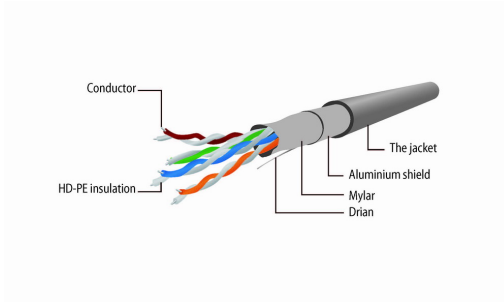

## Características

- Papel de aluminio blindado de par trenzado cable de conexión

## Especificaciones

Patch cord Enhanced category 5 FTP (shielded)  
Length: according to the item  
Structure: AWG 26 (7 x 0.15 mm wire), CCA  
HDPE insulation of the wire: 0.85 mm  
With LDPE filler: not used  
With polyester tape  
With aluminum foil  
Drain hose: 7 x 0.12 mm CCA  
PVC outer insulation: 5.0 mm  
Color: according to the item  
Operation up to 100 MHz