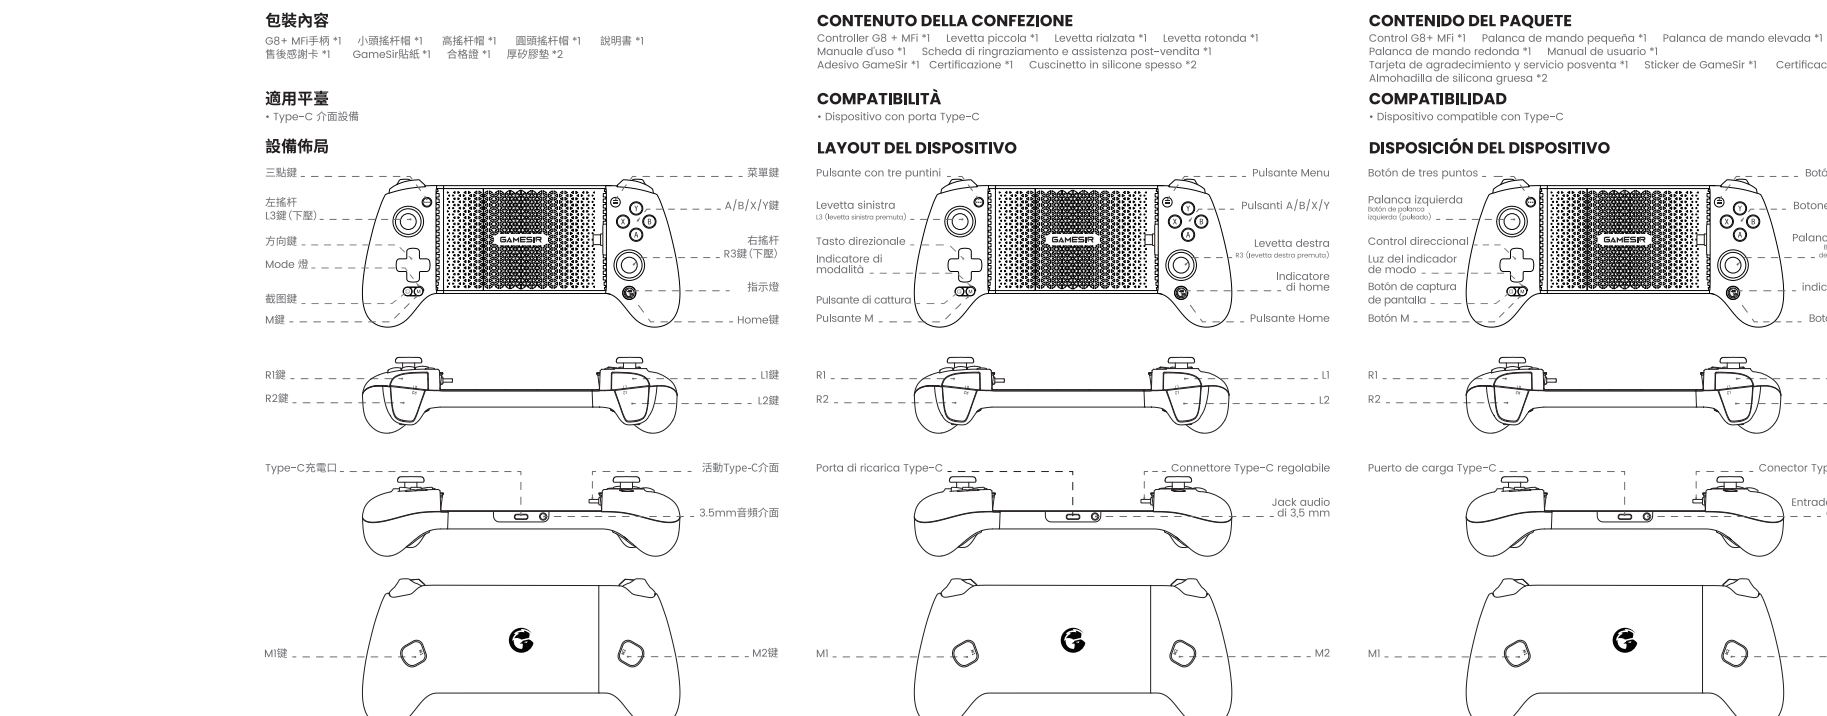

INTRODUÇÃO ÀS FUNÇÕES BÁSICAS CONEXÃO OPERAÇÕES BÁSICAS PLATAFORMA E MODALIDADE

Connection and basic operation instructions in Italian, Spanish, and Portuguese, including diagrams for connecting the controller to a PC and mobile devices.

TUTORIAL AVANZADO COMBINACIÓN DE BOTONES

Advanced tutorial and button combination instructions in Italian, Spanish, and Portuguese, including a table for button combinations.

CALIBRACIÓN DE LAS PALANCAS Y GATILLOS SUSTITUCIÓN DE ACCESORIOS

Sticks & Triggers Calibration and Accessory Replacement instructions in Italian, Spanish, and Portuguese, including diagrams for replacing the battery.

Customer configuration via the GameSir app instructions in Italian, Spanish, and Portuguese, including screenshots of the app interface.

Safety and warranty information in Italian, Spanish, and Portuguese, including sections for 'LEA LAS SIGUIENTES PRECAUCIONES CON CUIDADO', 'WASTE ELECTRICAL & ELECTRICAL EQUIPMENT INFORMATION', and 'DECLARATION OF CONFORMITY'.