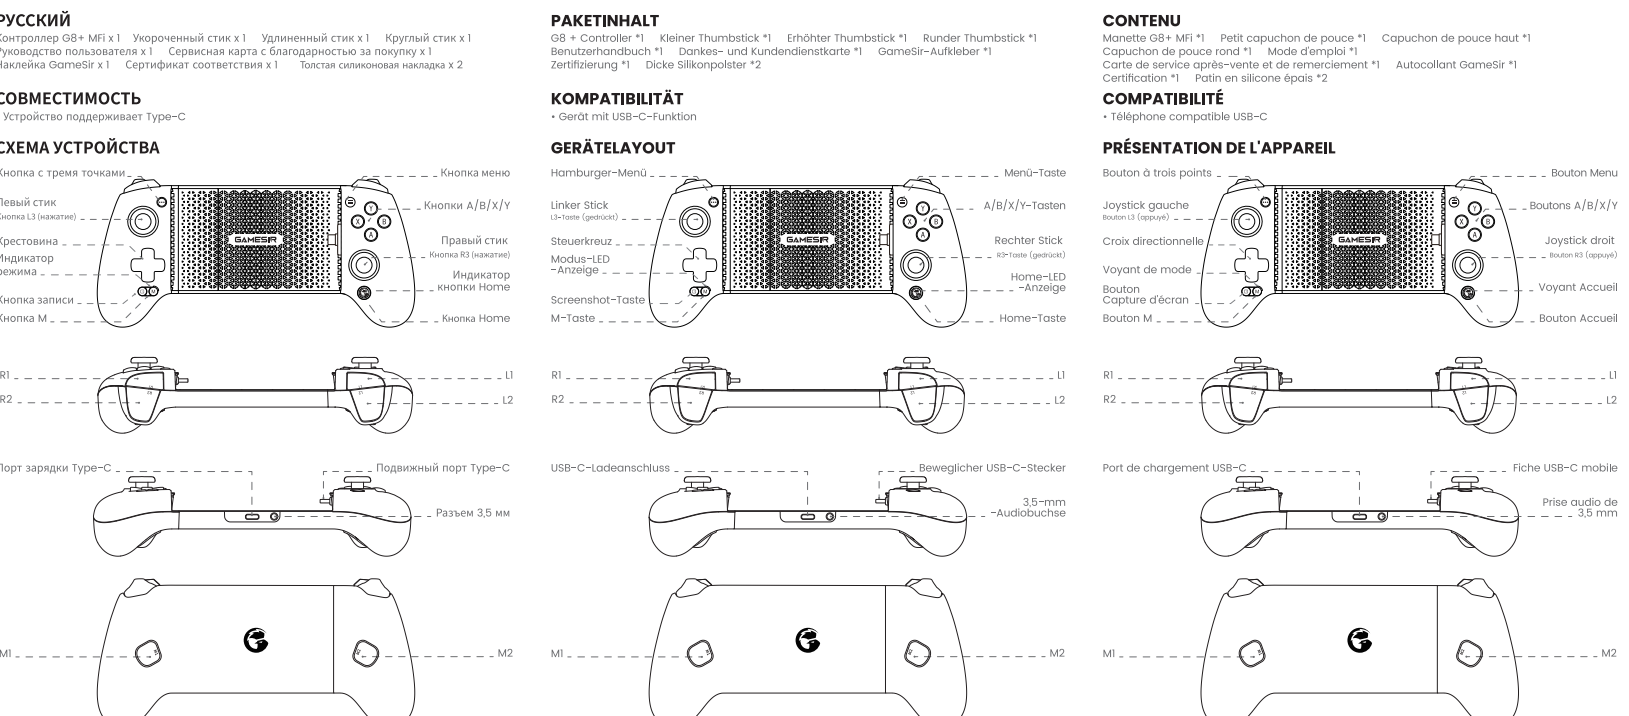

ОСНОВНЫЕ ФУНКЦИИ ПОДКЛЮЧЕНИЕ БАЗОВЫЕ ДЕЙСТВИЯ ПЛАТФОРМЫ И РЕЖИМ

Connection and basic operation instructions in Russian, Ukrainian, and Polish, including diagrams for connecting the controller to a PC and mobile devices.

РАСШИРЕННЫЕ ФУНКЦИИ СЪЕДИНЕНИЕ КНОПОК

Advanced tutorial and button combination instructions in Russian, Ukrainian, and Polish, including a table for button combinations.

КАЛИБРОВКА СТИКОВ И ТРИГГЕРОВ ЗАМЕНА АКСЕССУАРОВ

Sticks & Triggers Calibration and Accessory Replacement instructions in Russian, Ukrainian, and Polish, including diagrams for replacing the battery.

Customer configuration via the GameSir app instructions in Russian, Ukrainian, and Polish, including screenshots of the app interface.

Safety and warranty information in Russian, Ukrainian, and Polish, including sections for 'ВНИМАТЕЛЬНО ПРОЧИТАЙТЕ МЕРЫ ПРЕДОСТОРОЖИЯ', 'WASTE ELECTRICAL & ELECTRICAL EQUIPMENT INFORMATION', and 'DECLARATION OF CONFORMITY'.