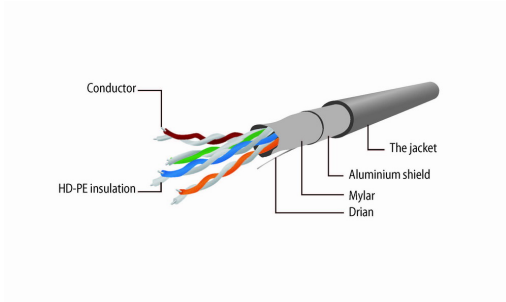

Cable de FTP Cat5e , rojo , 2 m

PP22-2M/R

Características

- Papel de aluminio blindado de par trenzado cable de conexión

Especificaciones

Patch cord Enhanced category 5 FTP (shielded)
Length: according to the item
Structure: AWG 26 (7 x 0.15 mm wire), CCA
HDPE insulation of the wire: 0.85 mm
With LDPE filler: not used
With polyester tape
With aluminum foil
Drain hose: 7 x 0.12 mm CCA
PVC outer insulation: 5.0 mm
Color: according to the item
Operation up to 100 MHz