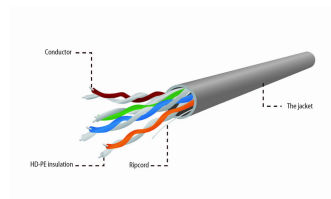

UTP Cat5E Lan-kabel (CCA) stug, 100 meter

UPC-5004E-SOL/100

Kenmerken

- UTP onafgeschermd LAN-kabel met stugge (solid) geleiders
- Hoge kwaliteit CCA geleiders
- Categorie 5E

Verpakking

Verpakkingshoeveelheid/stuks	2
Volume doos/CUM	0.015
Gewicht doos/kg	5
Afmetingen productverpakking LxBxH:	200x200x150 mm
Afmetingen transportverpakking LxBxH:	420x215x165 mm
Land van herkomst	CN
Streepjescode	8716309078658
Douanecode	8544492000

Specificaties

Unshielded twisted pair (UTP) LAN cable
Category 5E
Conductor material: AWG24 solid CCA (30%)
Length: 100 m (328 ft)
Package: roll
Color: grey
Conductor resistance (max): 250 ohm/1000m
Insulation resistance (min): 5M ohm/km
Pair-to-Ground capacitance: < 330PF / 100m
Characteristic impedance: < 100Ohm (+/15)
Transport and storage temperature: 0 60 degrees
Operating temperature: -20 70 degrees