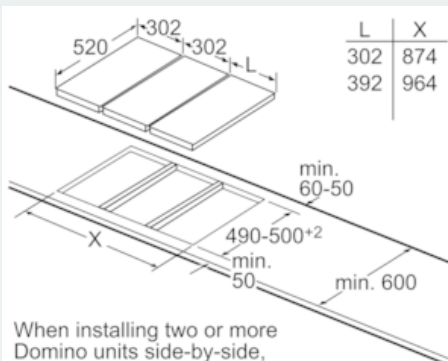

When installing two or more Domino units side-by-side, one or more assembly kits are required (2 units = 1 assembly kit, 3 units = 2 assembly kits, etc).

Measurements in mm