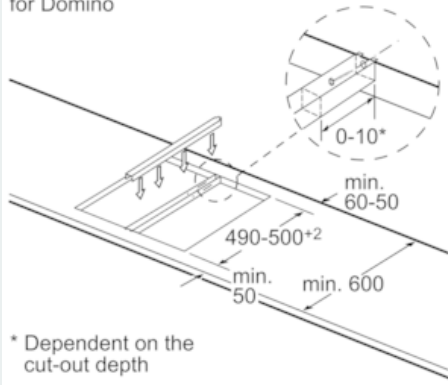

* Dependent on the cut-out depth

Measurements in mm