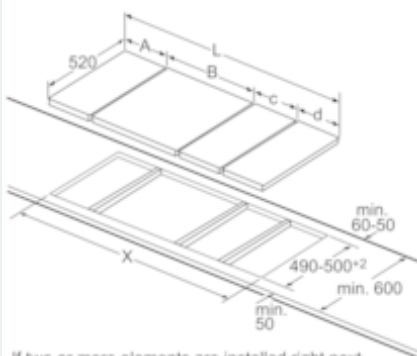

Safety Features

- Main on/off switch
- Power on indicator
- Symbol displayed for heat up phase
- 2-fold residual heat indication
- Individual energy consumption display

Technical information

- Cable included
- Connection cable Power cord length 100 cm
- Min. worktop thickness: 30 mm

iQ500, Modular Teppan Yaki, 40 cm
ET475FYB1E

Dimensioned drawings

Picture for the table Domino combination possibilities with corresponding devices and cutout dimensions

If two or more elements are installed right next to one another, one or several installation kits are required (2 elements 1 installation kit, 3 elements 2 installation kits, etc.).

Width category:	30	40	60	70	80	90
Appliance width:	302	392	602	710	812	912
	A	B	C	D	L	X
2x30	302	302	-	-	604	572
1x30, 1x40	302	392	-	-	694	662
1x30, 1x60	302	602	-	-	904	872
1x30, 1x70*	302	710	-	-	1012	980
1x30, 1x80	302	812	-	-	1114	1082
1x30, 1x90	302	912	-	-	1214	1182
2x40	392	392	-	-	784	752
1x40, 1x60	392	602	-	-	994	962
1x40, 1x70*	392	710	-	-	1102	1070
1x40, 1x80	392	812	-	-	1204	1172
1x40, 1x90	392	912	-	-	1304	1272
3x30	302	302	302	-	906	874
2x30, 1x40	302	302	392	-	996	964
2x30, 1x60	302	302	602	-	1206	1174
2x30, 1x70*	302	302	710	-	1314	1282
2x30, 1x80	302	302	812	-	1416	1384
2x30, 1x90	302	302	912	-	1516	1484
1x30, 2x40	302	392	392	-	1086	1054
1x30, 1x40, 1x60	302	392	602	-	1296	1264
1x30, 1x40, 1x70*	302	392	710	-	1404	1372
1x30, 1x40, 1x80	302	392	812	-	1506	1474
1x30, 1x40, 1x90	302	392	912	-	1606	1574
3x40	392	392	392	-	1176	1144
2x40, 1x60	392	392	602	-	1386	1354
4x30	302	302	302	302	1208	1176
3x30, 1x40	302	302	302	392	1298	1266
2x30, 2x40	302	302	392	392	1388	1356
1x30, 3x40	302	392	392	392	1478	1446
1x30, 1x75	302	750	-	-	1052	1016
1x40, 1x75	392	750	-	-	1142	1106
2x30, 1x75	302	302	750	-	1354	1318
1x30, 1x40, 1x75	302	392	750	-	1444	1408