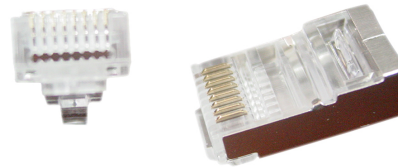

## Enchufe modular 8P8C para cables LAN solidos, FTP

- This innovative RJ45 8P8C connector simplifies twisted pair terminations by allowing the wires to be inserted through the connector completely and out the front. This allows users to easily verify the proper wiring order. Because this also allows to tightly pull the connector down over the cable jacket, it seats more tightly in the rear of the connector as well. This reduces the distance between the wire twists and contacts and improves performance.
- No more wasted crimps! More reliable, higher performance.

### Características

- Mejor soporte de los cables LAN sólidos por los contactos internos de 2-horquillas
- Enchufe modular 8P8C, chapado en oro 30"

### Especificaciones

Structure: 8P8C  
Shielding: yes (FTP)