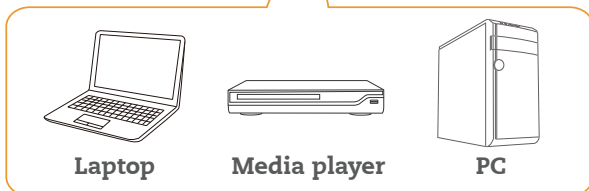

Flexible Connectivity and Multimedia Options

Connectivity versatility brings immense flexibility. Given its HDMI, DisplayPort, and VGA input options, you can easily connect an LE-Series display to your current or older peripherals, like PCs, laptops, or media players and enjoy Full HD resolution video and audio content.

Features

- LED-backlit technology with 1920 x 1080 resolution
- Ergonomically-designed stand: tilt, pivot, swivel, height adjustable for multiple viewing options
- Flicker-free backlight and blue light filter for eye comfort
- DisplayPort 1.2 and HDMI inputs for Full HD connectivity with multimedia devices
- VESA mounting for flexible installation