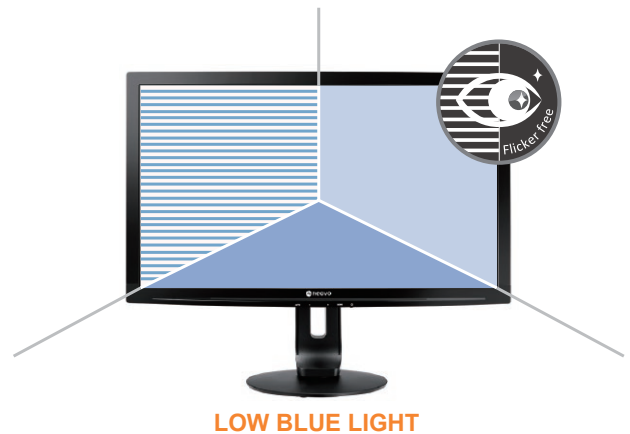

LE-Series

LED-backlit Display 27" | 24" | 22"

Ergonomic Displays for Home and Diverse Business Environments

The LE-Series is crafted with comfort and efficiency in mind. Its ergonomically-designed stand allows multiple viewing options, while its low blue light filter and flicker-free backlight ensure a comfortable viewing experience. Multiple connectivity options—DisplayPort, HDMI, and VGA—enable a wealth of multimedia applications and flexibility of connections. Various preset picture modes and colour settings are provided for different screen applications both at the workplace and in the home.

Maximized Comfort and Efficiency

An ergonomically-designed stand makes it possible to configure your workstation and create a working environment the way you want it. For comfort, convenience, and efficiency, tilt, pivot, or swivel the display, adjust its height, or shift to either portrait or landscape mode.

Flexible Connectivity and Multimedia Options

Connectivity versatility brings immense flexibility. Given its HDMI, DisplayPort, and VGA input options, you can easily connect an LE-Series display to your current or older peripherals, like PCs, laptops, or media players and enjoy Full HD resolution video and audio content.

Features

- LED-backlit technology with 1920 x 1080 resolution
- Ergonomically-designed stand: tilt, pivot, swivel, height adjustable for multiple viewing options
- Flicker-free backlight and blue light filter for eye comfort
- DisplayPort 1.2 and HDMI inputs for Full HD connectivity with multimedia devices
- VESA mounting for flexible installation