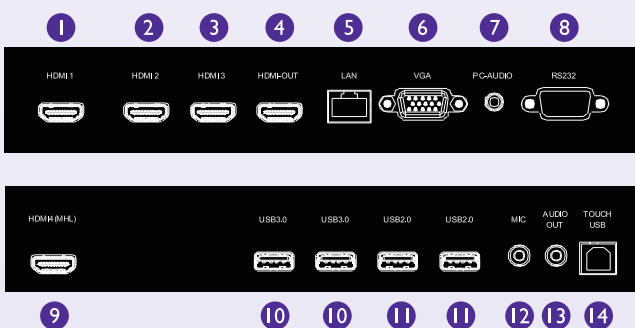

Hassle-Free Maintenance

- **MDA Software**

Multiple Display Administrator (MDA) creates hassle-free maintenance for IT personnel to remotely control the general display settings of IFPs and schedule their on/off times.

- **Over-the-Air Update (OTA)**

Upgrade your displays with the latest BenQ firmware via BenQ's OTA update support to keep them running smoothly at all times.

Input and Output Terminals

- | | |
|----------------------|---------------------------|
| 1 HDMI Input 1 (2,0) | 9 HDMI Input 4 (MHL)(2,0) |
| 2 HDMI Input 2 (2,0) | 10 USB 3.0 |
| 3 HDMI Input 3 (2,0) | 11 USB 2.0 |
| 4 HDMI Output | 12 Microphone |
| 5 LAN | 13 Audio output |
| 6 VGA Input | 14 Touch USB port |
| 7 Audio Input | |
| 8 RS232 Input | |