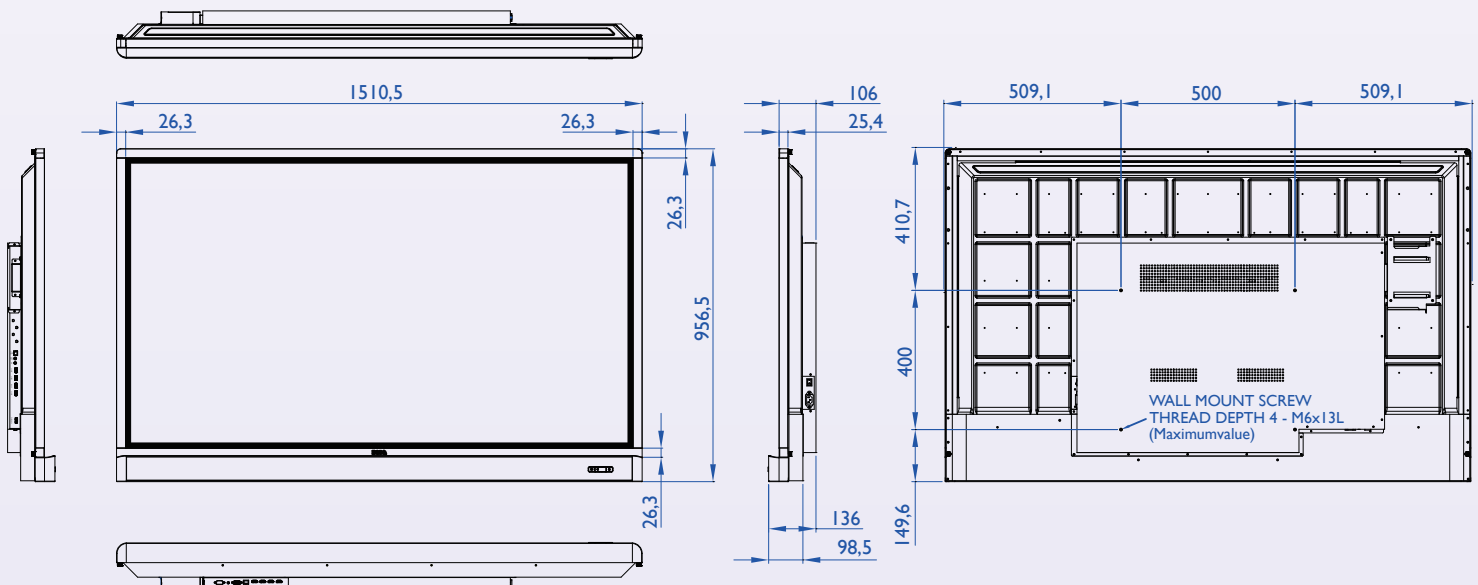

Dimensions

Dealer's Stamp

Because it matters