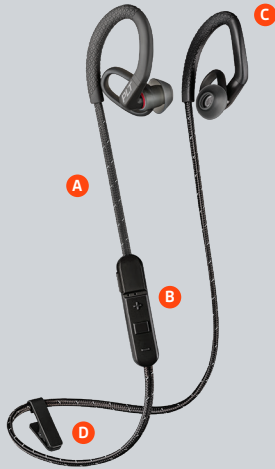

plantronics®

BackBeat FIT 350

Move freely

STABLE WIRELESS SPORT EARBUDS DESIGNED TO KEEP UP WITH YOU

BackBeat FIT 350

Keep moving with the discreet and ultra-light BackBeat FIT 350 wireless sport earbuds. With secure-fit earloops, patent-pending eartips and 2-in-1 stability clip, they're designed to stay in place during even your most rigorous training sessions. And with up to six hours of power on a single charge, you can listen from workout to weekend.

KEY FEATURES

- A** IPX5-rated water-resistant and sweatproof design
- B** Inline controls
- C** Secure-fit earloops
- D** 2-in-1 stability clip

TOP FEATURES

- Maximum stability with secure-fit earloops, patent-pending eartips and a 2-in-1 stability clip
- Ultra-lightweight design provides all-day comfort
- 6 mm drivers and passive noise-canceling eartips deliver deep, rich sound and block out noise
- Up to six hours of wireless listening on a single charge
- IPX5-rated water-resistant and sweatproof design

SPECIFICATIONS

Bluetooth®	Bluetooth 4.1, HFP 1.6, HSP 1.2, A2DP v1.2, AVRCP v1.4
Listen time	Up to 6 hours
Talk time	Up to 6 hours
DeepSleep	Up to 6 months
Speaker driver size	6 mm
Frequency response	20 Hz – 20 kHz
Sensitivity	106 dB SPL
Impedance	16 ohm
Harmonic distortion	≤3%
Passive noise cancellation	Yes
Weight	15 g / .05 oz
Water protection	Water-resistant and sweatproof, IPX5-rated
Wireless range	Up to 33 ft/10 m
Charge time (zero battery to full)	Less than 2 hours
Number of mics	Single wideband-enabled mic
Multi-point	Connects to 2 devices simultaneously and streams from either one