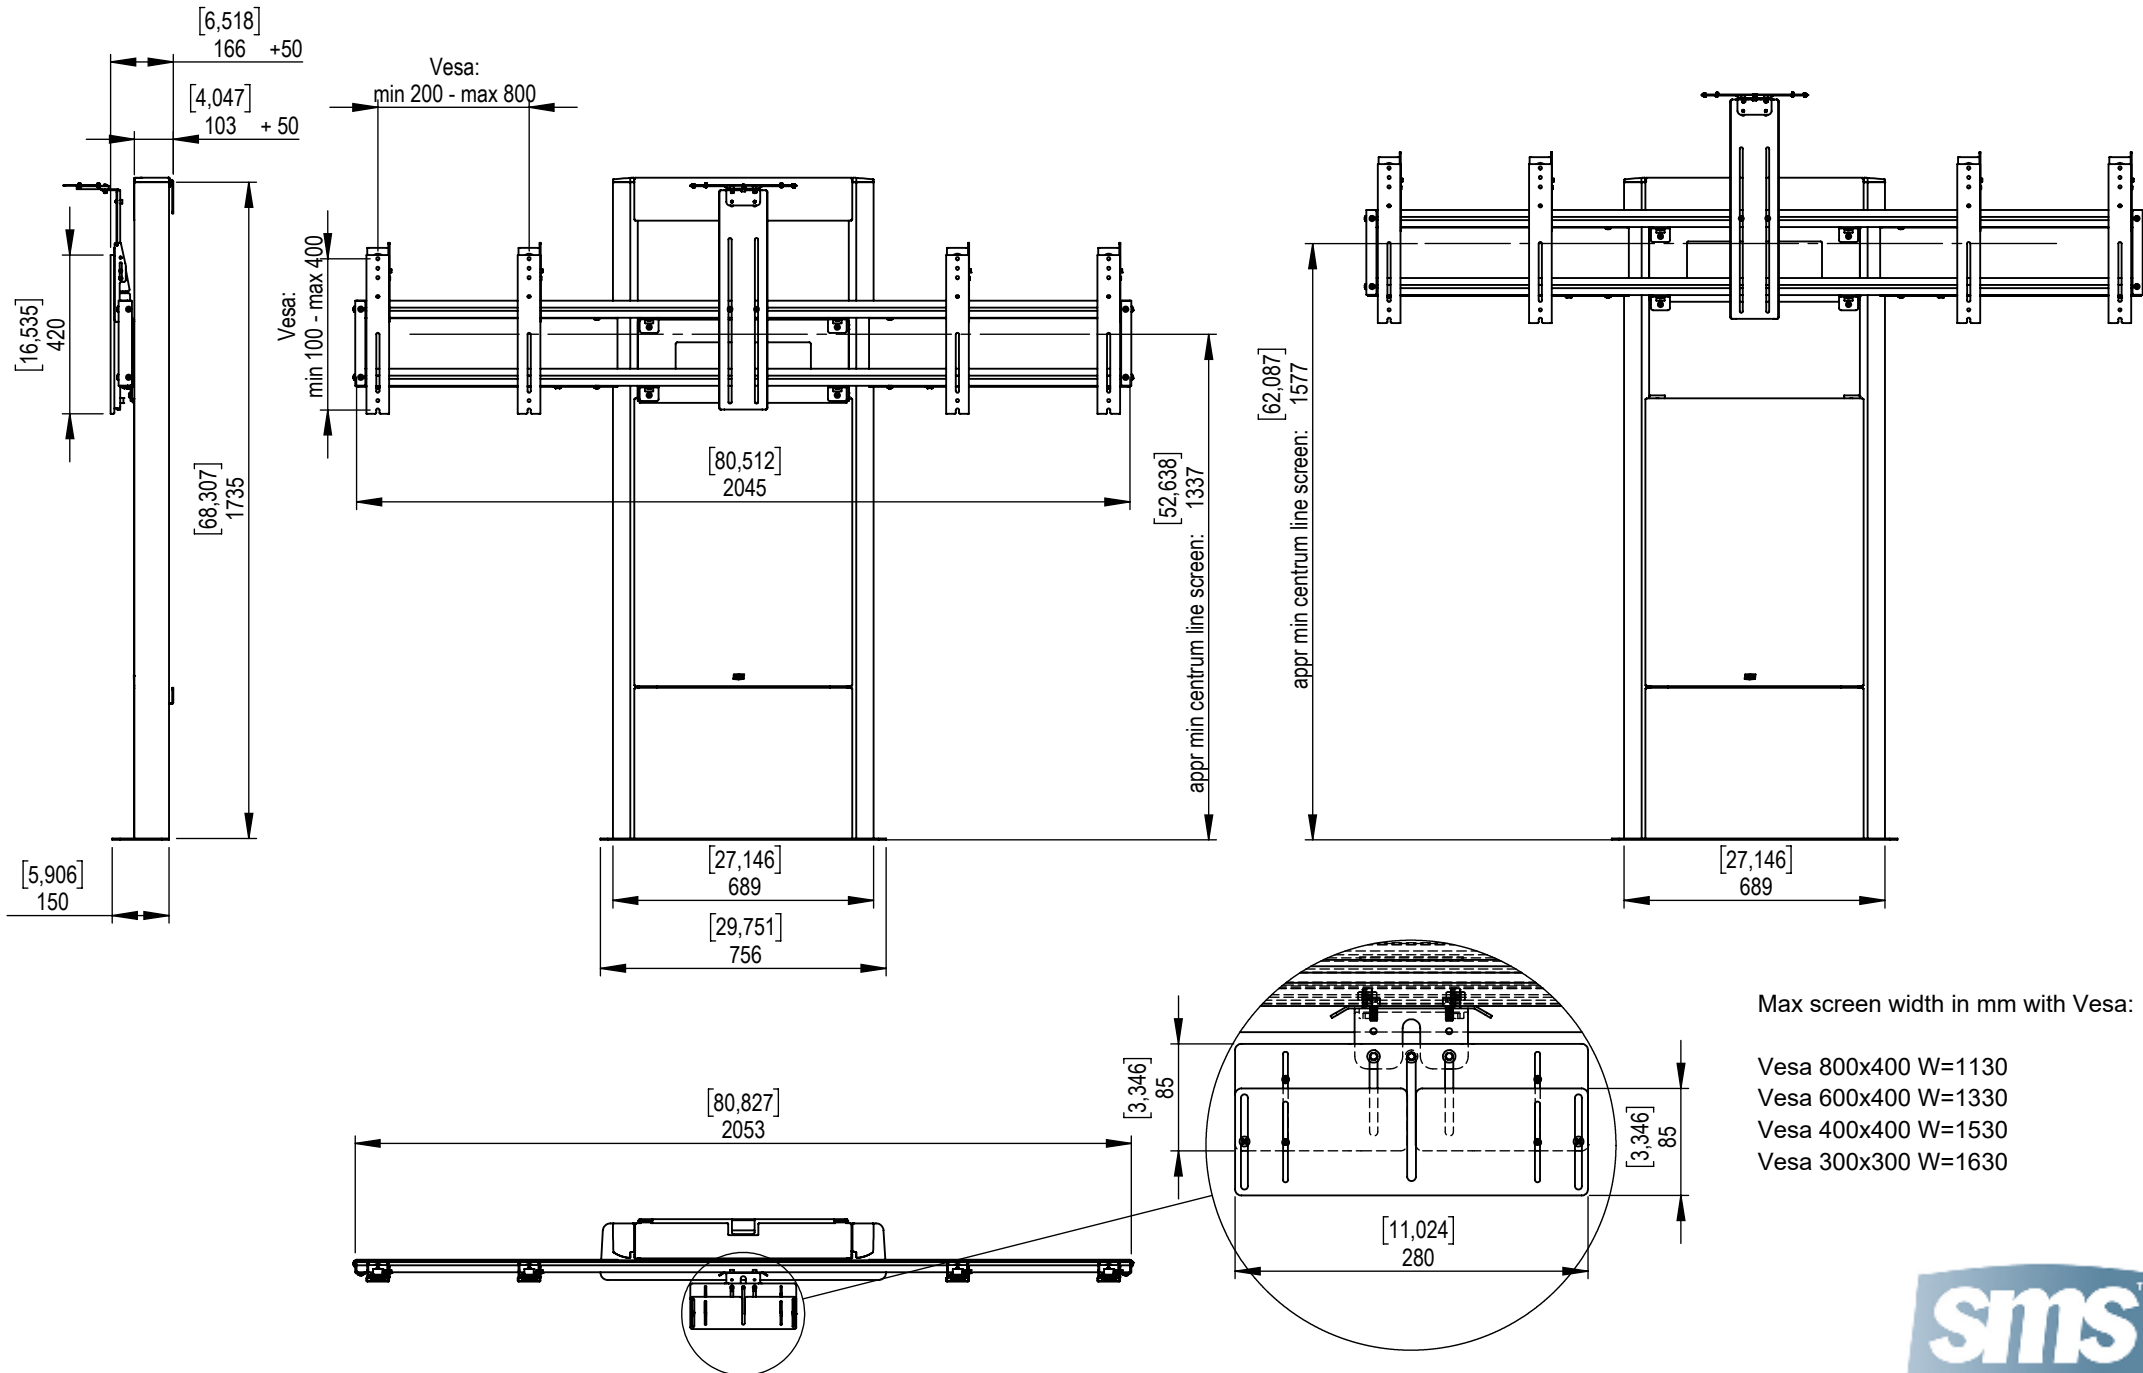

Technical drawing (mm)
C591U004-2A0 SMS Presence Wall-Floor VC Fixed dimensions

Max screen width in mm with Vesa:

- Vesa 800x400 W=1130
- Vesa 600x400 W=1330
- Vesa 400x400 W=1530
- Vesa 300x300 W=1630

Technical drawing (mm)
 C591U004-2A0 SMS Presence Wall-Floor VC Fixed dimensions