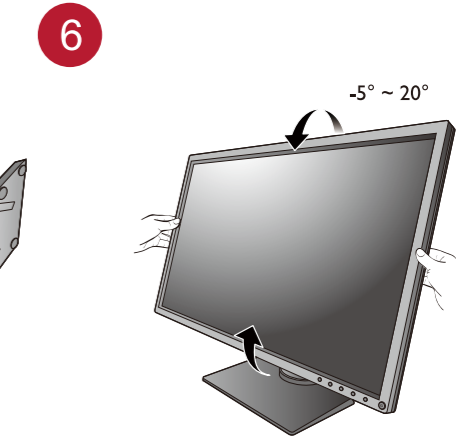

BenQ

XL MONITOR FOR e-SPORTS

XL Series
Quick Start Guide

DN: Z-XL31-Q-V0

© 2019 BenQ Corporation. All rights reserved. Rights of modification reserved.

DP

HDMI
(optional)

DVI-D Dual Link
(optional)

HDMI
HIGH-DEFINITION MULTIMEDIA INTERFACE
(For models with HDMI inputs)

P/N: 4J.XXXXX.XXX