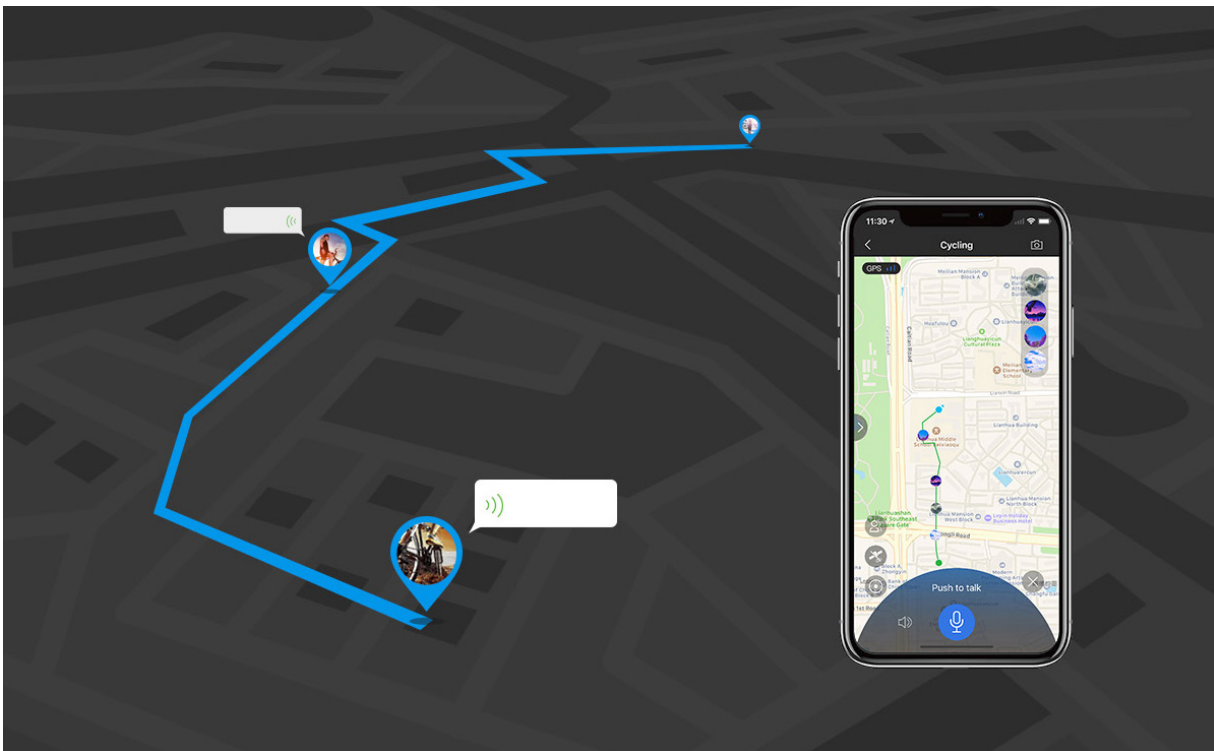

Botón SOS

Luces inteligentes

Alarma anti-pérdida

Smart4U (App gratuita compatible con iOS y Android)

Bluetooth: 10m sin interferencias

Puerto de carga: USB Magnético

Micrófono: -39db, Resistente al viento

Altavoz: Stereo 2x0.5w

» Slide to cancel SOS

A dark grey rectangular panel containing a large white circle with the number '88' and a subscript 's'. Below it is a red warning triangle icon followed by the text 'SOS trigger countdown'. A red rounded rectangular button contains the text 'Send immediately'. At the bottom, a grey bar contains the text '» Slide to cancel SOS'.