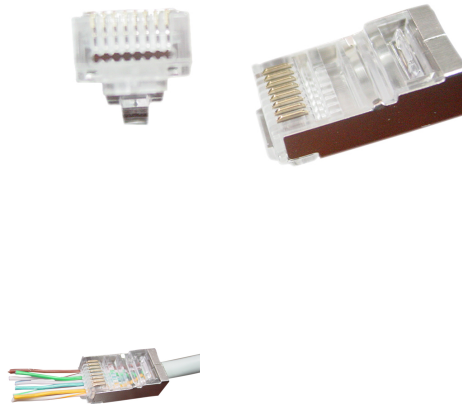

LC-PTF-01/50

## Enchufe modular 8P8C para cables LAN solidos, FTP

- This innovative RJ45 8P8C connector simplifies twisted pair terminations by allowing the wires to be inserted through the connector completely and out the front. This allows users to easily verify the proper wiring order. Because this also allows to tightly pull the connector down over the cable jacket, it seats more tightly in the rear of the connector as well. This reduces the distance between the wire twists and contacts and improves performance.
- No more wasted crimps! More reliable, higher performance.

### Características

- Mejor soporte de los cables LAN sólidos por los contactos internos de 2-horquillas
- Enchufe modular 8P8C, chapado en oro 30"

### Especificaciones

Structure: 8P8C  
Shielding: yes (FTP)