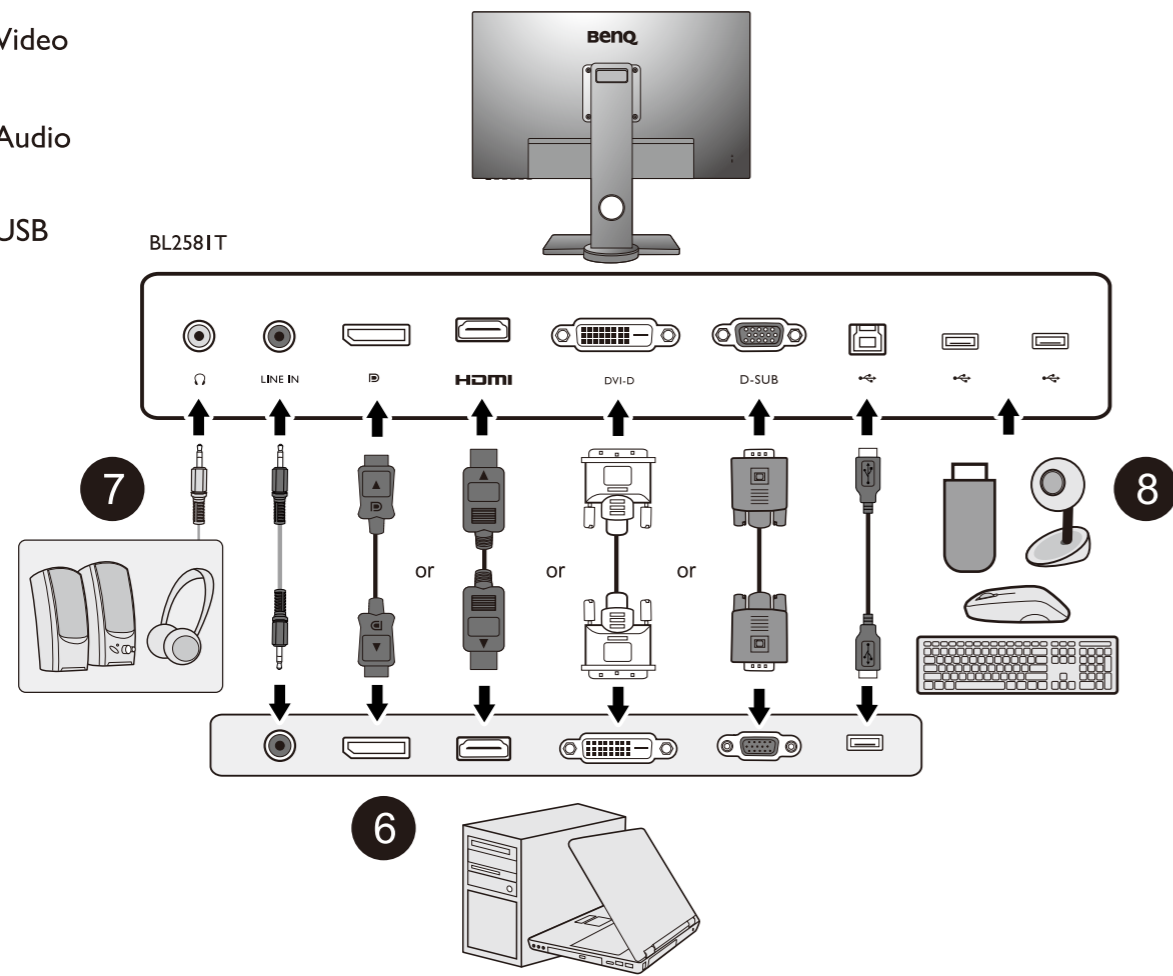

D-Sub (optional)

DP (optional)

(For models with HDMI inputs)

P/N: 4J.XXXXX.XXX

1

2

3

4

5

6 Video

7 Audio

8 USB

6 Video

7 Audio

8 USB

1