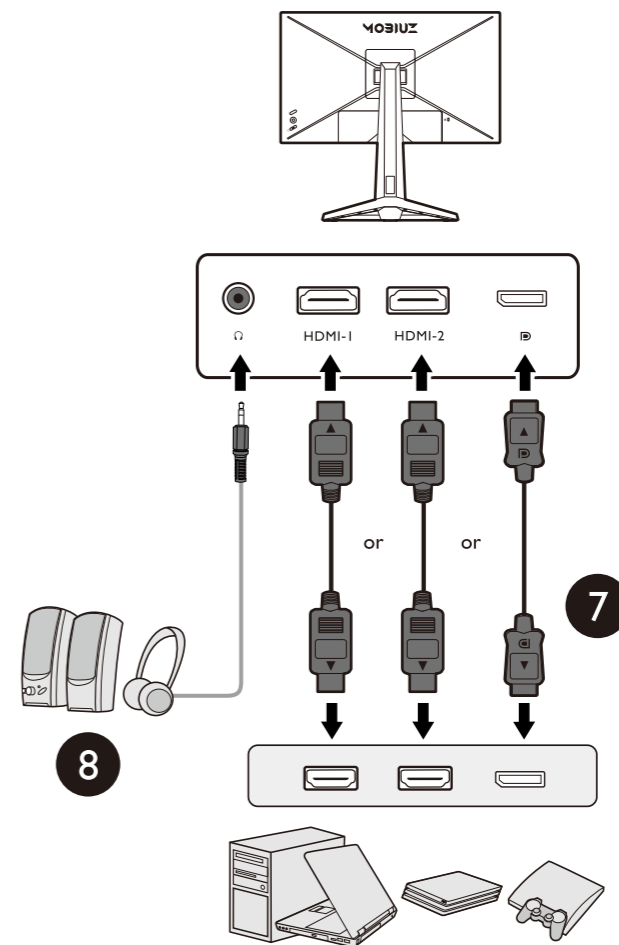

MOBIUZ™

LCD Monitor Quick Start Guide

EX2710S / EX2510S

DN: EX10S-EQ-V0

© 2021 BenQ Corporation. All rights reserved. Rights of modification reserved.

- 7 Video
- 8 Audio

HDMI

DP
(optional)

DP to mini-DP
(optional)

Audio
(optional)

9

10

11

12

13

14

(HDMI / HDMI2 / DP)

1

2

M4 x 10 mm

1

2

3

4