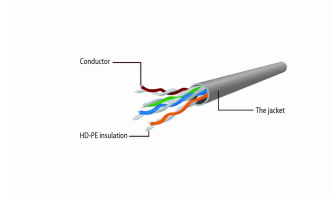

## Características

- CAT6 UTP latiguillo
- Tapas sin enganches

## Especificaciones

Patch cord category 6 UTP (unshielded)  
Length: according to the item  
Structure: AWG 26 (7 x 0.15 mm wire), CCA  
HDPE insulation of the wire: 0.85 mm  
With LDPE filler  
With polyester tape: not used  
With aluminum foil: not used  
Drain hose: not used  
PVC outer insulation: 6.2 mm  
Color: according to the item  
Operation up to 250 MHz