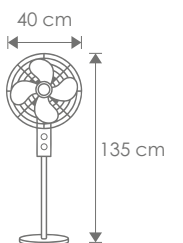

- Power: 50 W
- Blade diameter: 40 cm
- Protection grid
- Adjustable height
- 3 speeds
- Large oscillation: 85°
- Timer: 0.5 - 7.5 h
- Sound level: 50 dB

 **3** EAN-13: 8436592930852

GAMA
LUXURY

MANDOS DE CONTROL DIGITAL
CONTROLS OF DIGITAL CONTROL