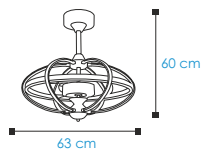

MIAMI

0586

1. Potencia / Voltage: DC 40 W / 220V - 240V
   - Diámetro: 63 cm / 25"
   - R.P.M: 250/400/600/800/1050
   - Temporizador: 1 - 8 horas
   - Fuente de luz: SMD LED 119W CCT
   - Nivel sonoro: 23 dB
   - Recomendación superficie de uso: 16 - 20 m²
2. Power / Voltage: DC 40 W / 220V - 240V
   - Diameter: 63 cm / 25"
   - R.P.M: 250/400/600/800/1050
   - Timer: 1 - 8 hours
   - Light lamp: SMD LED 119W CCT
   - Sound level: 23 dB
   - Recommended area: 16 - 20 m²

1 EAN-13: 8436592930586

SINTRA

0579

1. Potencia / Voltage: DC 40 W / 220V - 240V
   - Diámetro: 60 cm
   - R.P.M: 250/400/600/800/1050
   - Temporizador: 1 - 8 horas
   - Fuente de luz: SMD LED 40W CCT
   - Nivel sonoro: 25 dB
   - Recomendación superficie de uso: 10 - 16 m²
2. Power / Voltage: DC 40 W / 220V - 240V
   - Diameter: 60 cm
   - R.P.M: 250/400/600/800/1050
   - Timer: 1 - 8 hours
   - Light lamp: SMD LED 40W CCT
   - Sound level: 25 dB
   - Recommended area: 10 - 16 m²

1 EAN-13: 8436592930579