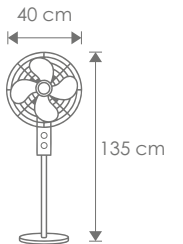

- Power: 50 W
- Blade diameter: 40 cm
- Protection grid
- Adjustable height
- 3 speeds
- Large oscillation: 85°
- Timer: 0.5 - 7.5 h
- Sound level: 50 dB

 **3** EAN-13: 8436592930432

GAMA
LUXURY

MANDOS DE CONTROL DIGITAL
CONTROLS OF DIGITAL CONTROL