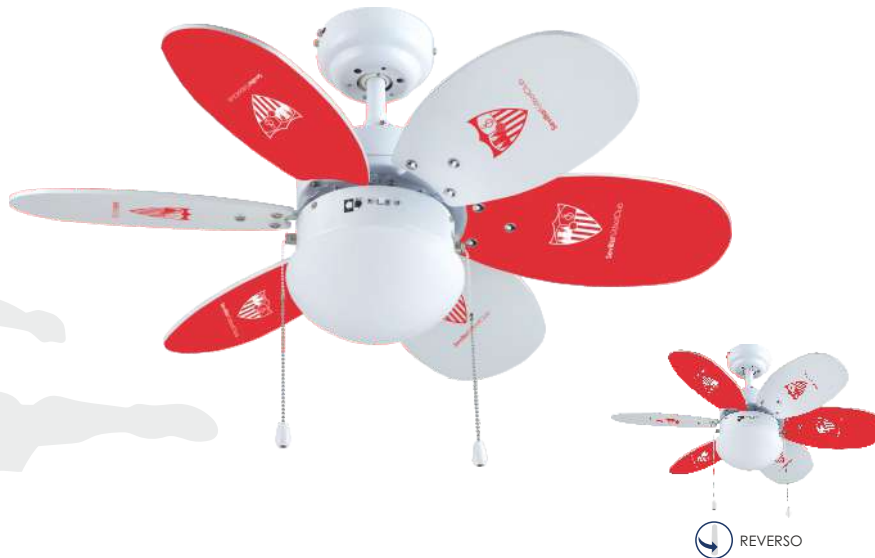

SEVILLA FUTBOL CLUB 75 cm

7722

SevillaFútbolClub

- Potencia / Voltage: 60 W / 220V - 240V
- Diámetro: 75 cm / 30"
- R.P.M: 110/175/215
- Fuente de luz: 1 x E27 60W
- Nivel sonoro: 50 dB
- Recomendación superficie de uso: 10 - 16 m²

- Power / Voltage: 60 W / 220V - 240V
- Diameter: 75cm / 30"
- RPM: 110/175/215
- Light lamp: 1 x E27 60W
- Sound level: 50 dB
- Recommended area: 10 - 16 m²

1 EAN-13: 8437000867722