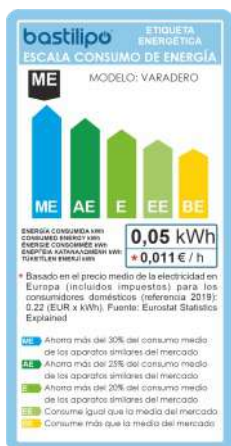

»»» VENTILADOR DE PIE / STANDING FAN
VARADERO

2925