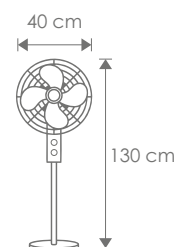

»»» VENTILADOR DE PIE / STANDING FAN
PALMA

40
cm diámetro

Vintage design

- Potencia: 50 W
- Voltaje: 220/230 V - 50 HZ
- 3 velocidades
- Cabezal oscilante
- Fabricado en acero 100%
- Altura regulable
- Nivel sonoro: 55 dB

- Power: 50 W
- Voltage: 220/230 V - 50 HZ
- 3 speeds
- Oscillating head
- Made of 100% steel
- Adjustable height
- Sound level: 55 dB

»»» VENTILADOR DE PIE / STANDING FAN
VARADERO

2925

- Potencia: 50 W
- 3 velocidades
- 3 modos: normal, natural y noche
- Temporizador: 0,5 - 7,5h
- Gran oscilación
- Nivel sonoro: 55 dB

- Power: 50 W
- 3 speeds
- 3 modes: normal, natural and night
- Timer: 0.5 - 7.5h
- Big swing
- Sound level: 55 dB

4 EAN-13: 8437000862925